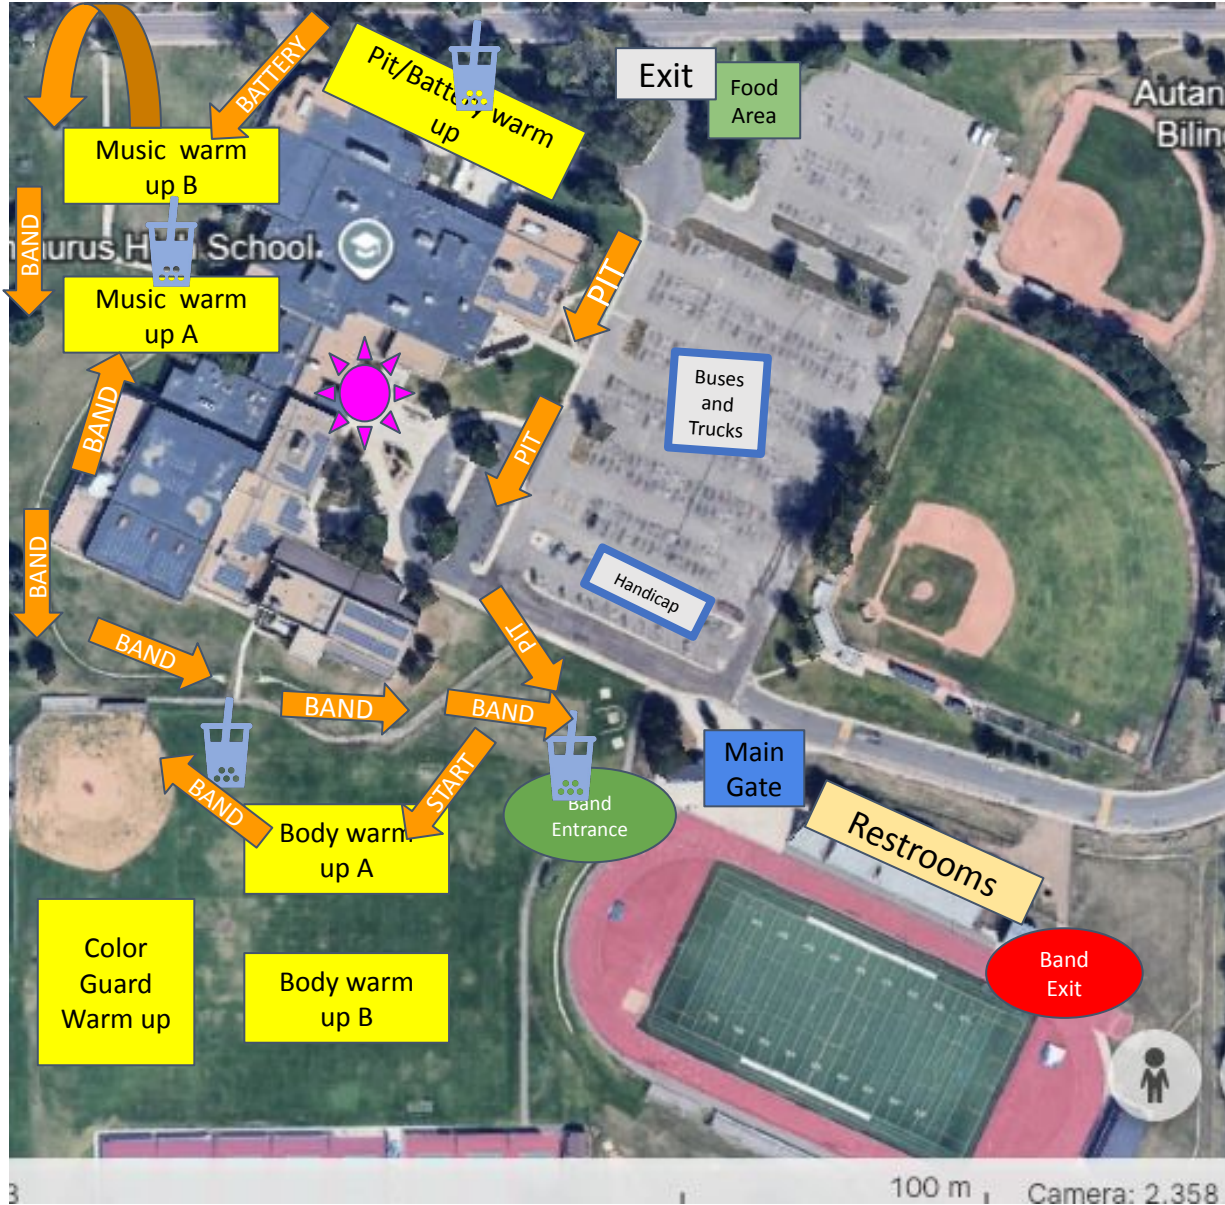

Monarch Marching Festival Master Map 2024

Locations

- Concessions- west of main gate
- First Aid- east of main gate
- Instrument Repair- Near Band Entrance
- Tickets- outside of main gate

Water Station

Band Directors' Lounge

Band/Pit traffic flow

SAFETY ALERT

When leaving music warm up, please walk your band back to the east side of the high school building when heading to the stadium. **Please do not walk along South Boulder Road**