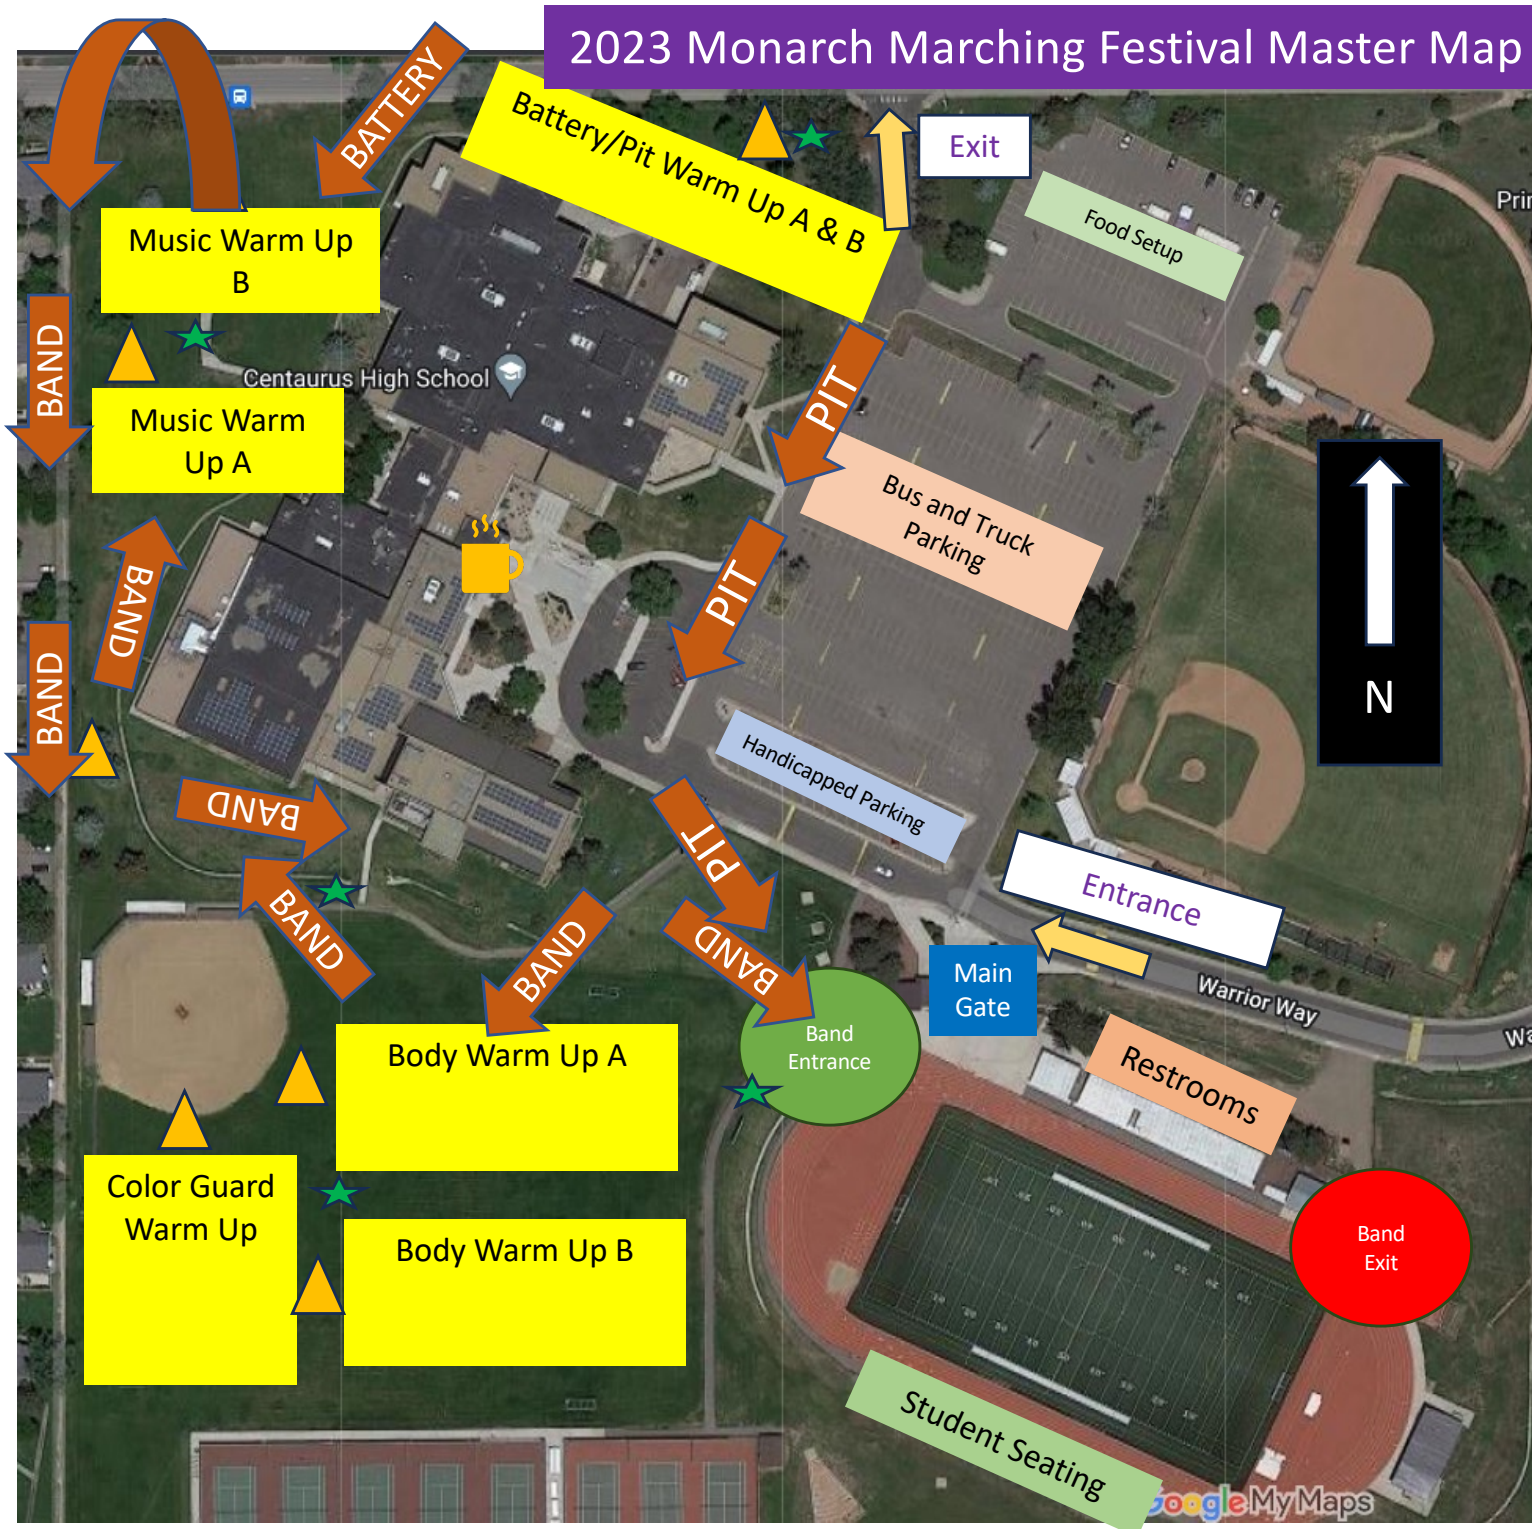

2023 Monarch Marching Festival Master Map

- Locations
- **Concessions**- west of main gate
 - **First Aid**- east of main gate
 - **Instrument Repair**- Near Band Entrance
 - **Tickets**- outside of main gate
 - **Volunteer Check In** – North of Band Entrance

- Light Towers
- Water Station
- BAND FLOW
- Band Directors Lounge

SAFETY ALERT
 When leaving music warm up, please walk your band back to the east side of the high school building when heading to the stadium. **Please do not walk along South Boulder Road**